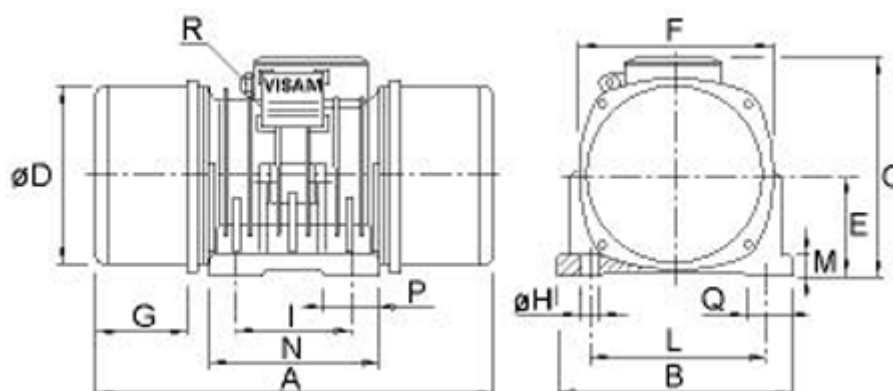

Data Sheet

Article number: 310101012006100

Description: Vibrator motor SPV 1.1 C 21kgcm
1000 o/m 120kg 0,24kW 3x230-400V 50hz

Measures

A = 332	L = 125
B = 160	M = 15
C = 175	N = 145
d = 126	Number H = 4
E = 72	P = 55
G = 91	Q = 32
H = 13	R = M16x1,5
I = 90	